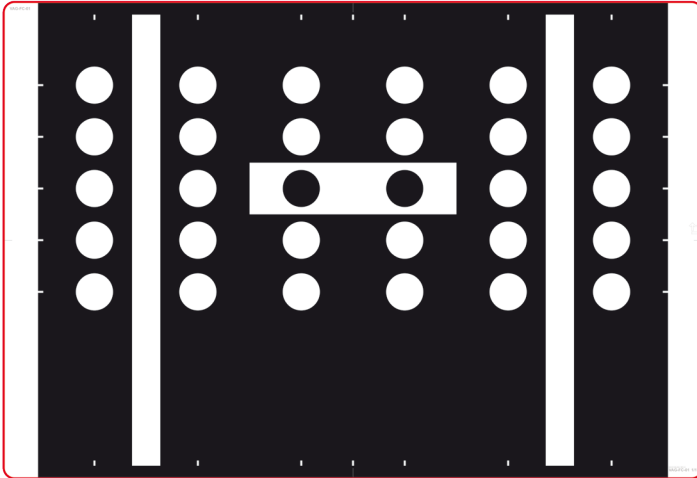

TOY-SC-03

360 VIEW

- TRU-POINT
- EZ-ADAS

TOYOTA BZ4X, C-HR, C-HR PHEV, CAMRY, HILUX, LANDCRUISER, MIRAI, PRIUS PLUG-IN, RAV4, YARIS CROSS

Tru-Point-Zubehör erforderlich: BKT-16 & BKT-18

VAG-FC-01

VORDERKAMERA