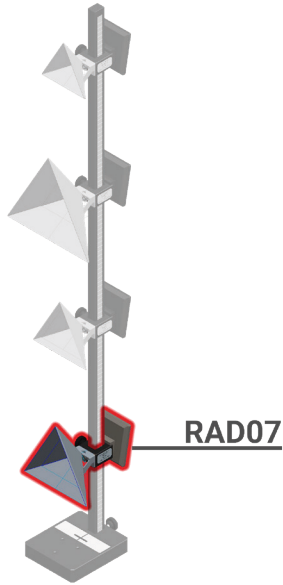

RAD-07

RADAR DELANTERO

- ☒ TRU-POINT
- ☒ EZ-ADAS

GENESIS G70, G90, GV60, GV70, GV70 EV, GV80

HYUNDAI BAYON, I20, I20 N, I30, I30 N, IONIQ 5, IONIQ 5 N, IONIQ 6, KONA, KONA EV, KONA HEV, NEXO, SANTA FE, SANTA FE HEV, SANTA FE PHEV, STARIA, STARIA HEV, TUCSON, TUCSON HEV, TUCSON PHEV

KIA CEED, CEED SW, CEED SW PHEV, EV3, EV5, EV6, EV9, NIRO EV, NIRO HEV, NIRO PHEV, PICANTO, PROCEED, RIO, SORENTO, SORENTO HEV, SORENTO PHEV, SOUL, SOUL EV, SPORTAGE, SPORTAGE HEV, SPORTAGE PHEV, STINGER, STONIC, XCEED, XCEED PHEV

RIVIAN EDV 500

*COMPATIBLE SOLO CON TRU-POINT