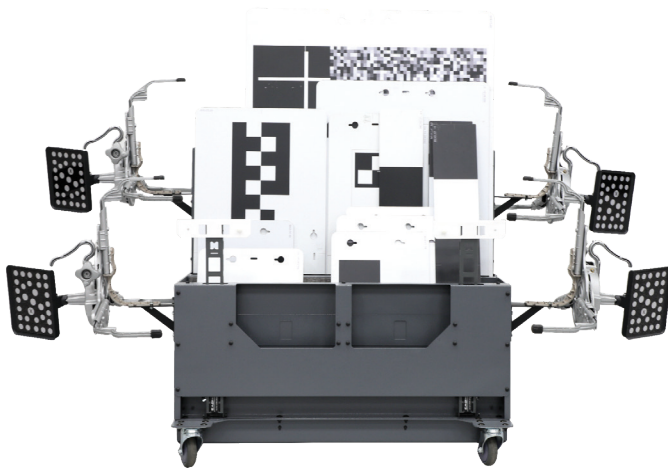

TARGET STORAGE CART

CART FOR STORAGE

* TARGETS NOT INCLUDED