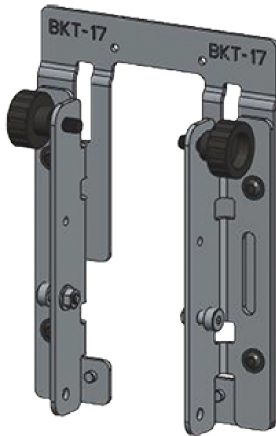

ACCESSORIES

BKT-17

BLIND SPOT DOPPLER BRACKET