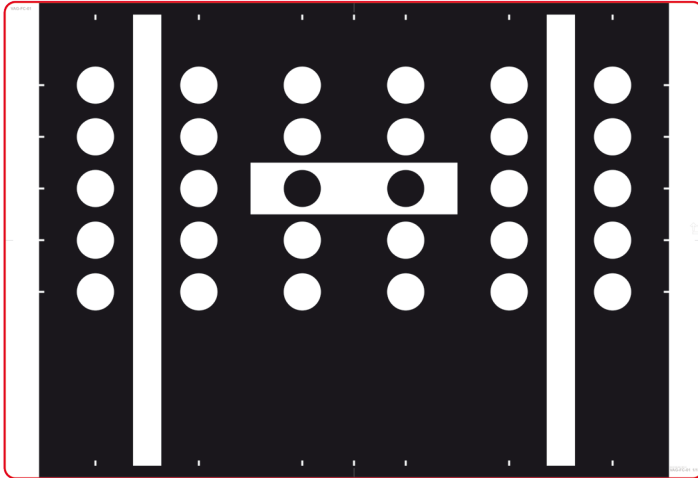

VAG-FC-01

FRONT CAMERA

- ☒ TRU-POINT
- ☒ EZ-ADAS

AUDI A1, A3, A4, A5, A6, A7, A8, E-TRON, E-TRON GT, Q2, Q3, Q4 E-TRON, Q4 SPORTBACK E-TRON, Q5, Q7, Q8, Q8 E-TRON, RS E-TRON GT, RS 3, RS 5, RS 6, RS 7, RS Q3, RS Q8, S3, S5, S6, S7, S8, SQ2, SQ5, SQ7, SQ8, SQ8 E-TRON, TT, TT ROADSTER, TT RS, TTS

BENTLEY BENTAYGA, CONTINENTAL

CUPRA ATECA, BORN, FORMENTOR, LEON, TAVASCAN

LAMBORGHINI URUS

MAN TGE

PORSCHE 718 BOXSTER (982), 718 CAYMAN (982), 718 CAYMAN GT4 (982), 718 SPYDER (982), 911 (991), BOXSTER (981), CAYENNE (92A), CAYENNE (9YA), CAYMAN (981), MACAN (95B), PANAMERA I (970), PANAMERA II (97A)

SEAT ALHAMBRA, ARONA, ATECA, IBIZA, LEON, MII ELECTRIC, TARRACO

SKODA CITIGO-E, ELROQ, ENYAQ, ENYAQ COUPE, FABIA, KAMIQ, KAROQ, KODIAQ, OCTAVIA, SCALA, SUPERB

VOLKSWAGEN ARTEON, ARTEON SHOOTING BRAKE, CADDY, CALIFORNIA, CARAVELLE, CRAFTER, E-UP!, GOLF, GOLF SPORTSVAN, ID.3, ID.4, ID.5, ID.7, ID. BUZZ, JETTA, MULTIVAN, PASSAT, POLO, SHARAN, TAIGO, T-CROSS, TIGUAN, TOUAREG, TOURAN, TRANSPORTER, T-ROC, UP!