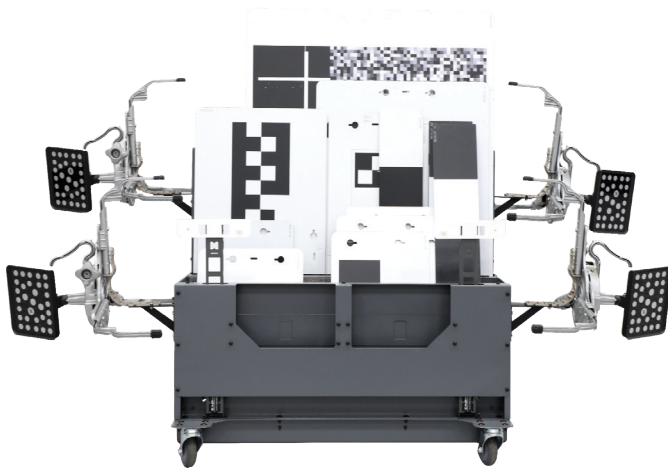

EA02 & EA03

TARGET BRACKET KIT

TARGET STORAGE CART

CART FOR STORAGE

* TARGETS NOT INCLUDED