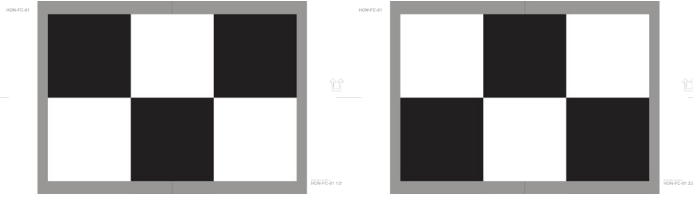

HON-FC-01

TELECAMERA ANTERIORE

☒ TRU-POINT

☒ EZ-ADAS

HONDA CIVIC, CIVIC 4 DOOR KE-KG, CIVIC ALL MODELS, CIVIC HYBRID, CR-V, CR-V HYBRID, CR-V PLUG-IN HYBRID E, E:NY1, HONDA E, HR-V, JAZZ, JAZZ HYBRID, ZR-V

HON-FC-02

TELECAMERA ANTERIORE

☒ TRU-POINT

☒ EZ-ADAS

HONDA ACCORD, ACCORD HYBRID, CIVIC, CIVIC 2 DOOR / 4 DOOR, CLARITY, CR-V, FIT, HR-V, ODYSSEY, PASSPORT, PILOT, RIDGELINE

Accessorio Tru-Point richiesto: BKT-10