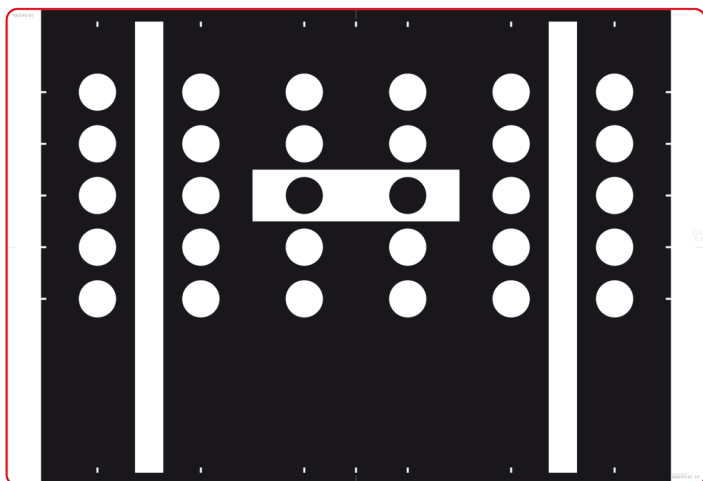

TOY-SC-03

360 VIEW

- TRU-POINT
- EZ-ADAS

TOYOTA BZ4X, C-HR, C-HR PHEV, CAMRY, HILUX, LANDCRUISER, MIRAI, PRIUS PLUG-IN, RAV4, YARIS CROSS

Accessorio Tru-Point richiesto: BKT-16 & BKT-18

VAG-FC-01

TELECAMERA ANTERIORE