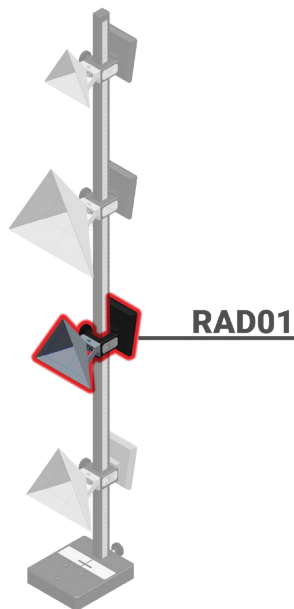

RAD-01

RADAR ANTERIORE | MONITOR PER PUNTI CIECHI

- ☒ TRU-POINT
- ☒ EZ-ADAS

HONDA CIVIC, CR-V, CR-V HYBRID, CR-V PLUG-IN HYBRID, E

LEXUS CT 200H, ES 200, ES 250, ES 300H, ES 350, GS 200T, GS 250, GS 300, GS 300H, GS 350, GS 450H, GS F, GX 460, IS 200T, IS 250, IS 300, IS 300H, IS 350, IS-F, LBX, LC 500, LC 500C, LC 500H, LM 350H, LS 350, LS 460, LS 500, LS 500H, LS 600H, LX 450D, LX 500D, LX 570, LX 600, NX 200, NX 200T, NX 250, NX 300, NX 300H, NX 350, NX 350H, NX 450H+, RC 200T, RC 300, RC 300H, RC 350, RC F, RX 200T, RX 300, RX 350, RX 350H, RX 350L, RX 450H, RX 450H+, RX 450HL, RX 500H, RZ 300E, RZ 450E, UX 200, UX 250H, UX 300E, UX 300H

SUZUKI ACROSS, SWACE

TOYOTA AYGO X, BZ4X, CAMRY, C-HR, C-HR PHEV, COROLLA, COROLLA FOR 1ZR-FE / 1ZR-FAE, COROLLA CROSS, COROLLA HATCHBACK WAGON (EXCEPT 1ZR-FE, 1ZR-FAE), COROLLA SEDAN (EXCEPT 1ZR-FE, 1ZR-FAE), GR86, GR YARIS, HIGHLANDER, HILUX, HILUX LONG WHEELBASE, HILUX SHORT WHEELBASE, HILUX WIDE TREAD, LAND CRUISER, LAND CRUISER GR SPORT, LS 460, LS 600H, MIRAI, PRIUS, PRIUS +, PRIUS PLUG-IN, PRIUS PLUG-IN HYBRID, RAV4, RAV4 HV, RAV4 HYBRID, RAV4 PLUG-IN HYBRID, RAV4 WITH SLIT COVER (EXCEPT OFF ROAD PACKAGE), RAV4 WITHOUT SLIT COVER, YARIS, YARIS 3 DOOR, YARIS 5 DOOR, YARIS CROSS

Accessorio Tru-Point richiesto: BKT-16 Con alcuni modelli