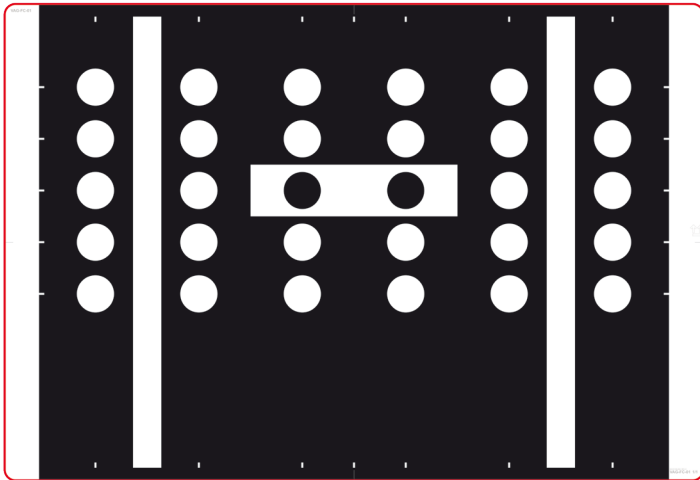

## TOY-SC-03

360 VIEW

- TRU-POINT
- EZ-ADAS

**TOYOTA** BZ4X

Accessorio Tru-Point richiesto: BKT-16 & BKT-18