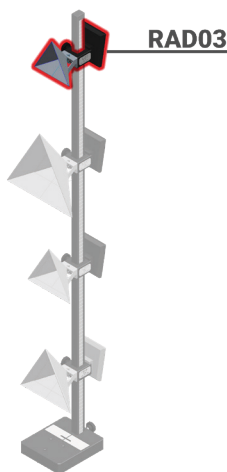

RAD-03

RADAR ANTERIORE | MONITOR PER PUNTI CIECHI

- ☒ TRU-POINT
- ☒ EZ-ADAS

HYUNDAI ELANTRA, I30, I30 N, KONA, KONA ELECTRIC, KONA EV, NEXO, SANTA FE, SANTA FE ALL MODELS

KIA PICANTO, RIO, STONIC

MAZDA 2, 3, 6, 6 GJ/GL, CX-3, CX-5

Accessorio Tru-Point richiesto: BKT-16 Con alcuni modelli