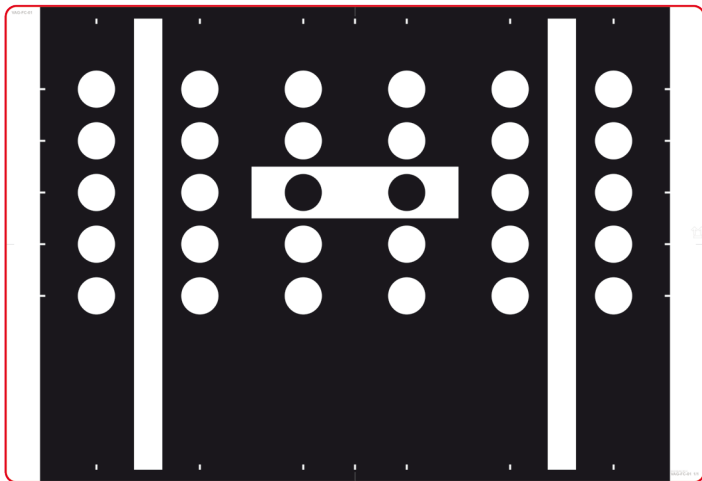

VAG-FC-01

FRONT CAMERA

- ☒ TRU-POINT
- ☒ EZ-ADAS

AUDI A3, A3 [8V], A3 [8Y], A4, A4 ALLROAD, A4 ALLROAD QUATTRO, A4 QUATTRO, A5, A5 QUATTRO, A5 SPORTBACK, A6, A6 [4A] 2019, A6 ALLROAD, A6 ALLROAD QUATTRO, A6 QUATTRO, A7, A7 QUATTRO, A8, A8 E QUATTRO, A8 QUATTRO, ALLROAD, E-TRON, E-TRON GT, E-TRON QUATTRO, E-TRON SPORTBACK, E-TRON ALL MODELS, E-TRON GT [F83], E-TRON/Q8 E-TRON [GE], Q3, Q3 QUATTRO, Q4 E-TRON, Q5, Q6 E-TRON, Q7, Q8, Q8 E-TRON, RS 3, RS 5, RS 5 SPORTBACK, RS 6, RS 7, RS E-TRON GT, RS Q8, RS3, RS5, RS5 SPORTBACK, S E-TRON GT, S3, S4, S5, S5 SPORTBACK, S6, S7, S8, SQ5, SQ6 E-TRON, SQ7, SQ8, TT, TT [8J], TT [FV], TT QUATTRO, TT ALL MODELS

BENTLEY BENTAYGA, CONTINENTAL

LAMBORGHINI URUS

Included in: EESE505A

PORSCHE 718 BOXSTER [982], 718 CAYMAN [982], 718 CAYMAN GT4 [982], 718 SPYDER [982], 911 [991], BOXSTER [981], CAYENNE [92A], CAYENNE [9YA], CAYMAN [981], MACAN [95B], PANAMERA I [970], PANAMERA II [97A]

VOLKSWAGEN ARTEON, ATLAS, ATLAS CROSS SPORT, CC, GOLF, E-GOLF, E-GOLF [BE], GOLF SPORTSVAN [AM], GOLF SPORTSVAN [AN1], GOLF VII VARIANT [BA], GOLF VII VARIANT [BV], ID.4, ID.4 [E21], ID.7, ID. BUZZ, JETTA, PASSAT, PASSAT [3G], PASSAT [CB], PASSAT NMS [A33], PASSAT NMS [A34], TAOS, TAOS [CL1/CP1], TAOS [CQ1], TIGUAN, TIGUAN LIMITED, TOUAREG