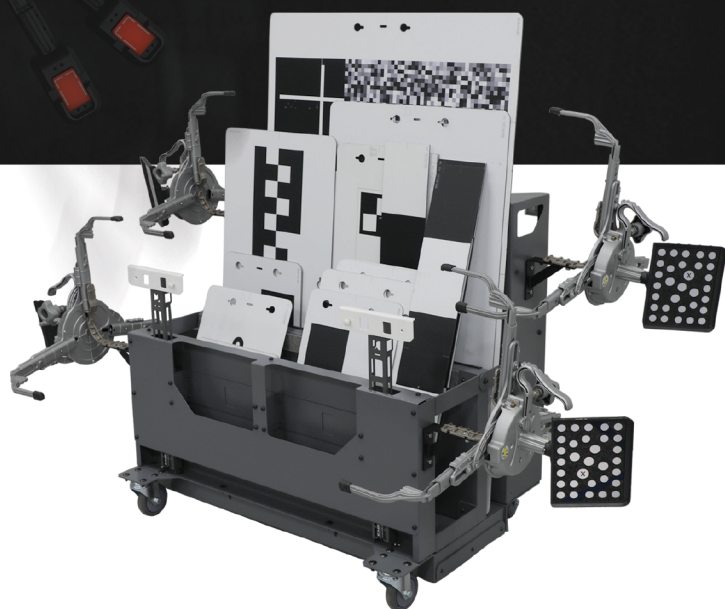

TOTAL SHOP SOLUTIONS

INTRODUCTORY KIT

EESE505A

KIT INCLUDES:

- INTRODUCTORY TARGET SET
- MOBILE TARGET STORAGE CART
- AC400 CLAMPS
- CLAMP HANGERS
- VIN SCANNER AUXILIARY BAR

INTRODUCTORY TARGET SET INCLUDES:

TRU-POINT ONE-STOP ADAS CALIBRATION SOLUTION

Tru-Point™ is the one-stop solution for all of your ADAS calibration needs.

Utilizing state-of-the-art camera technology, easy-to-place targets, and advanced software, Tru-Point™ quickly checks for ADAS-related alignment issues so your technicians can perform accurate ADAS calibration with ease. Tru-Point™ advanced technology eliminates the need for a completely level shop floor and removes the guesswork of manual measurements enabling technicians the ability to accurately place ADAS targets with ease.