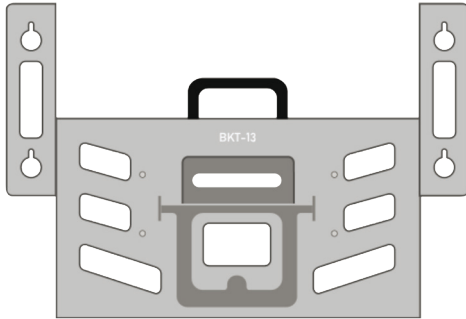

ACCESSORIES

BKT-13
BRACKET FOR TRU-POINT

BKT15
SET OF 4 - INCLUDES SPACERS