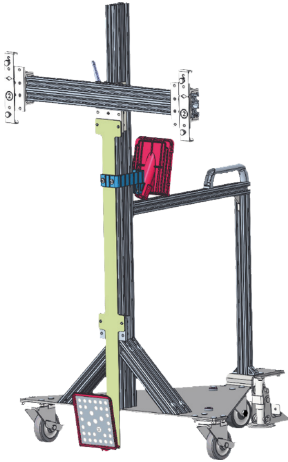

BKT-10
BRACKET FOR TRU-POINT

BKT11 & BKT12
BRACKET FOR TRU-POINT

ACCESSORIES

BKT-13
BRACKET FOR TRU-POINT

BKT15
SET OF 4 - INCLUDES SPACERS

BKT16
BLIND SPOT MONITOR TARGET

ACCESSORIES

**WING TARGET CART**