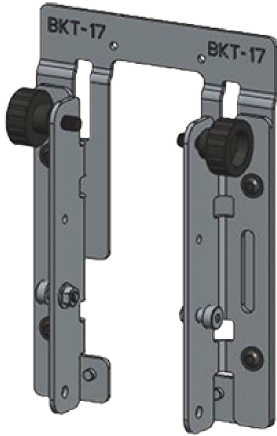

Tru-Point Accessory Required: BKT-17, Universal Target Cart

VIN-SC-01

360 VIEW CAMERA

- TRU-POINT
- EZ-ADAS

VINFAST VF 8, VF 9

Tru-Point Accessory Required: TGT-05

ACCESSORIES

BKT-17