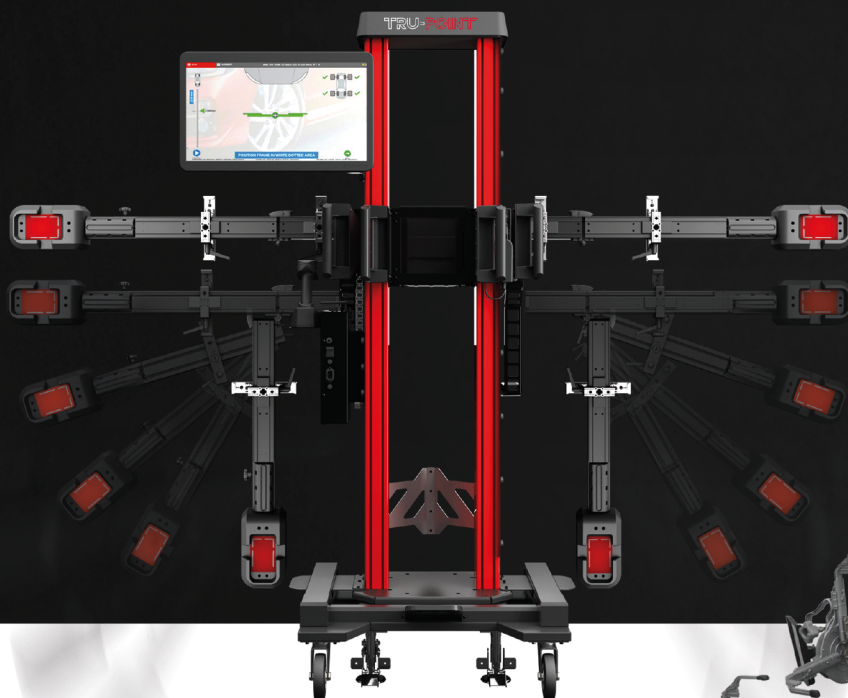

TOTAL SHOP SOLUTIONS

INTRODUCTORY KIT

EESE505A

KIT INCLUDES:

- INTRODUCTORY TARGET SET
- MOBILE TARGET STORAGE CART
- AC400 CLAMPS
- CLAMP HANGERS
- VIN SCANNER AUXILIARY BAR

INTRODUCTORY TARGET SET INCLUDES:

TRU-POINT ONE-STOP ADAS CALIBRATION SOLUTION

Tru-Point™ is the one-stop solution for all of your ADAS calibration needs.

Utilizing state-of-the-art camera technology, easy-to-place targets, and advanced software, Tru-Point™ quickly checks for ADAS-related alignment issues so your technicians can perform accurate ADAS calibration with ease. Tru-Point™ advanced technology eliminates the need for a completely level shop floor and removes the guesswork of manual measurements enabling technicians the ability to accurately place ADAS targets with ease.