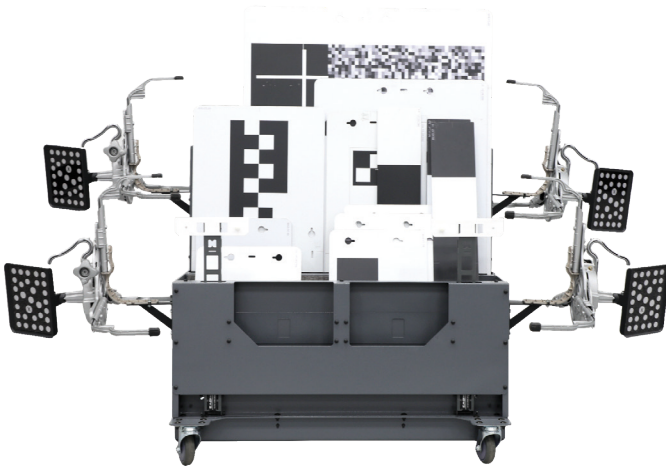

EA02 & EA03

TARGET BRACKET KIT

TARGET STORAGE CART

CART FOR STORAGE

* TARGETS NOT INCLUDED