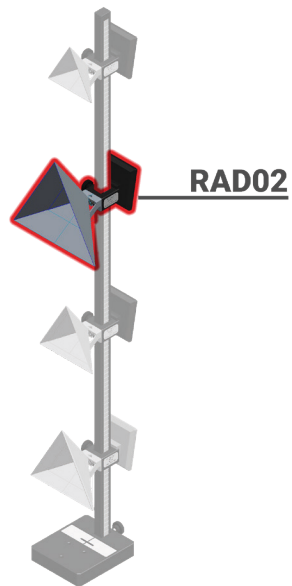

RAD-02

SURVEILLANCE DES ANGLES MORTS

- ☒ TRU-POINT
- ☒ EZ-ADAS

MITSUBISHI ECLIPSE CROSS, OUTLANDER, OUTLANDER SPORT

Accessoire Tru-Point requis: BKT-16 (angles morts)