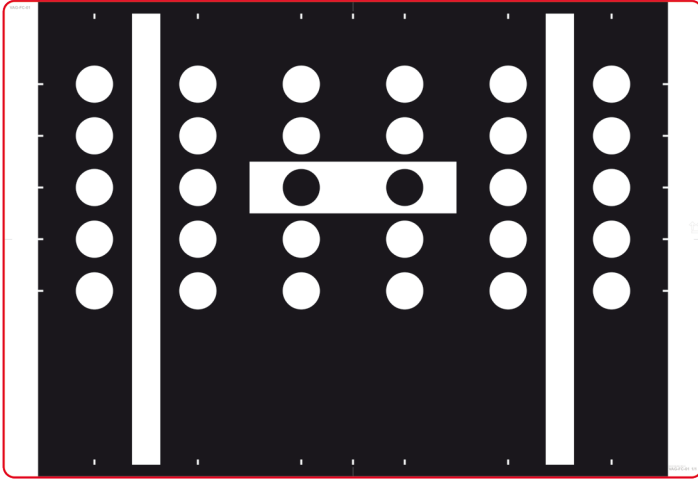

PORSCHE 718 BOXSTER [982], 718 CAYMAN [982], 718 CAYMAN GT4 [982], 718 SPYDER [982], 911 [991], BOXSTER [981], CAYENNE [92A], CAYENNE [9YA], CAYMAN [981], MACAN [95B], PANAMERA I [970], PANAMERA II [97A]

VOLKSWAGEN ARTEON, ATLAS, ATLAS CROSS SPORT, CC, GOLF, E-GOLF, E-GOLF [BE], GOLF SPORTSVAN [AM], GOLF SPORTSVAN [AN1], GOLF VII VARIANT [BA], GOLF VII VARIANT [BV], ID.4, ID.4 [E21], ID.7, ID. BUZZ, JETTA, PASSAT, PASSAT [3G], PASSAT [CB], PASSAT NMS [A33], PASSAT NMS [A34], TAOS, TAOS [CL1/CP1], TAOS [CQ1], TIGUAN, TIGUAN LIMITED, TOUAREG

VAG-FC-01

CAMÉRA FRONTALE

- ☒ TRU-POINT
- ☒ EZ-ADAS

AUDI A3, A3 [8V], A3 [8Y], A4, A4 ALLROAD, A4 ALLROAD QUATTRO, A4 QUATTRO, A5, A5 QUATTRO, A5 SPORTBACK, A6, A6 [4A] 2019, A6 ALLROAD, A6 ALLROAD QUATTRO, A6 QUATTRO, A7, A7 QUATTRO, A8, A8 E QUATTRO, A8 QUATTRO, ALLROAD, E-TRON, E-TRON GT, E-TRON QUATTRO, E-TRON SPORTBACK, E-TRON ALL MODELS, E-TRON GT [F83], E-TRON/Q8 E-TRON [GE], Q3, Q3 QUATTRO, Q4 E-TRON, Q5, Q6 E-TRON, Q7, Q8, Q8 E-TRON, RS 3, RS 5, RS 5 SPORTBACK, RS 6, RS 7, RS E-TRON GT, RS Q8, RS3, RS5, RS5 SPORTBACK, S E-TRON GT, S3, S4, S5, S5 SPORTBACK, S6, S7, S8, SQ5, SQ6 E-TRON, SQ7, SQ8, TT, TT [8J], TT [FV], TT QUATTRO, TT ALL MODELS

BENTLEY BENTAYGA, CONTINENTAL

LAMBORGHINI URUS

Inclus avec: EESE505A